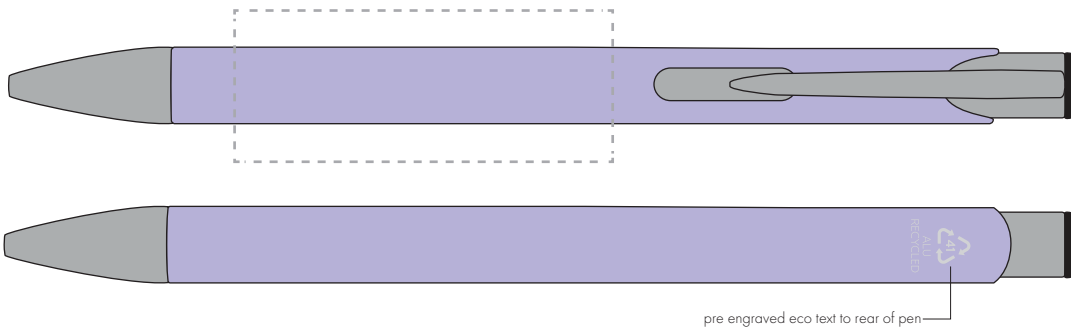

Your Ref:
Our Ref:

Quantity:
Version: 1

Product Code: TPC982001
Product Colour: PASTEL PURPLE

PRINTING CONCERNS:

We stock this item in the following colours

**PANTONE REFERENCE(S)**

● Engrave

ARTWORK SCALE 100%

ARTWORK SCALE 100%
Rotary Engrave Area:
50mm x 20mm

Product Image for visualisation
- colours may vary

The dashed line is to demonstrate print area and will not appear on your printed item

PLEASE NOTE:

- All colours including print and product are for visual purposes only and should not be regarded as the actual colour of the product and print.
- Some products may vary from batch to batch and may differ from previous orders.
- The colour and texture of a product can also have an effect on the final print colour.
- By approving this order we accept that you understand these terms.